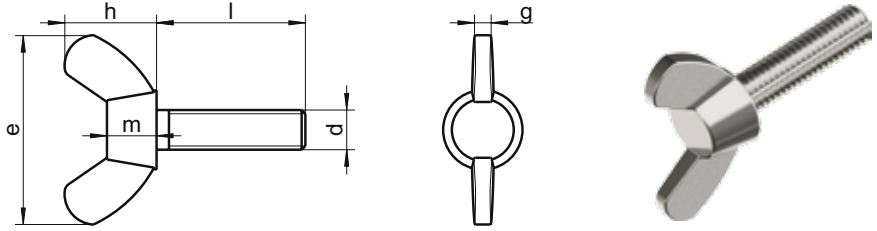

similar DIN 316 AF

Wing screws

american type

e	17,6	18,0	24,0	30,0	36,0	48,0	62,0
h	8,6	8,5	11,0	15,0	18,0	23,0	31,0
m	2,4	3,2	4,0	5,0	6,5	8,0	10,0
g	1,2	1,6	2,1	2,5	2,8	3,3	4,5
Length / Ø	M3	M4	M5	M6	M8	M10	M12
10	▲ ●	▲ ●	▲ ●	▲ ●	▲ ●		
12	▲ ●	▲ ●	▲ ●	▲ ●	▲ ●		
16	▲ ●	▲ ●	▲ ●	▲ ●	▲ ●	▲ ●	
20	▲ ●	▲ ●	▲ ●	▲ ●	▲ ●	▲ ●	▲ ●
25	▲ ●	▲ ●	▲ ●	▲ ●	▲ ●	▲ ●	▲ ●
30	▲ ●	▲ ●	▲ ●	▲ ●	▲ ●	▲ ●	▲ ●
35		▲ ●	▲ ●	▲ ●	▲ ●	▲ ●	
40		▲ ●	▲ ●	▲ ●	▲ ●	▲ ●	
45			▲ ●	▲ ●	▲ ●	▲ ●	
50			▲ ●	▲ ●	▲ ●	▲ ●	
55					▲ ●	▲ ●	
60					▲ ●	▲ ●	
SU	100	100	50	50	50	25	25

■ A1 / ▲ A2 / ● A4 | SU: Sales unit | All measurements in mm | Other dimensions on request.

Example item no. 316-2-8X40 DIN 316 - A2 - M8 - l = 40mm - american form